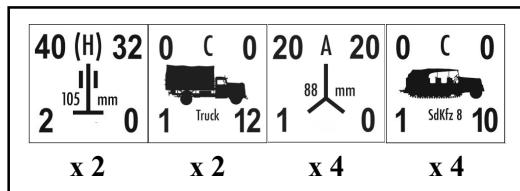

Attacked Hells Highway from the west starting on Day 8.