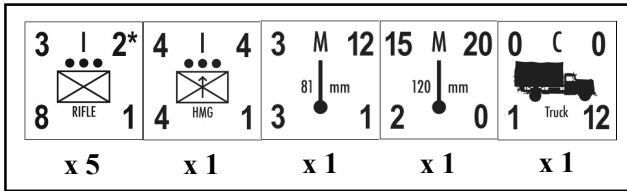

2nd Battalion,
1053rd Grenadier
Regiment from
59th Division.

1st
Grenadier
Battalion