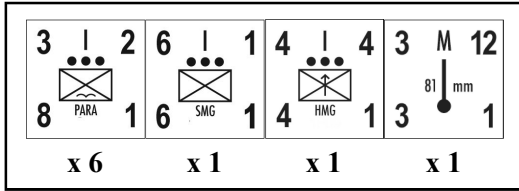

# Kampfgruppe Chill

September 24-26, 1944

6th  
FSJgr  
Regiment

1/2nd  
FSJgr  
Regiment

Also called Fenzel  
Battalion. SMG  
represents Panzer-  
schreck platoon.

KG  
Ohler

2nd Battalion,  
1053rd Grenadier  
Regiment from  
59th Division.