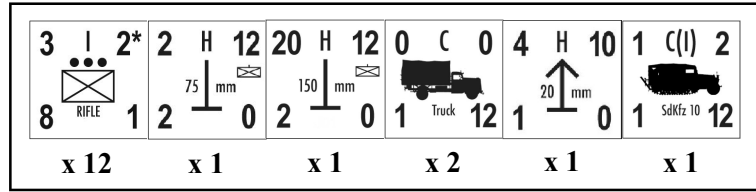

Herman Goring
FSJgr Ersatz
Regiment.

Regimental
Support