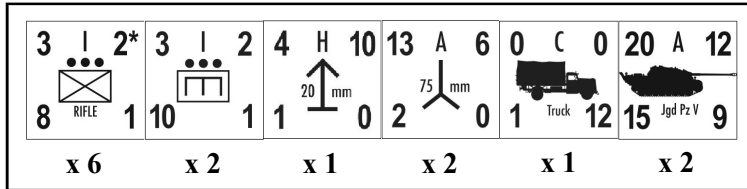

Remnants of various
divisional support
companies. Rifle units
are artillery crews
without big guns.

Divisional
Support